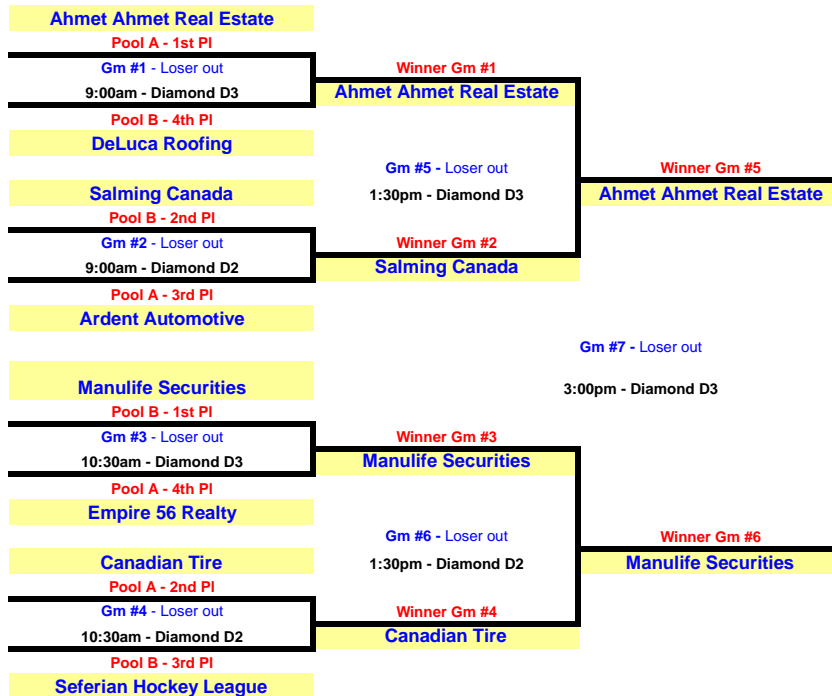

## SHERWOOD FOREST PARK

**DAY 1 & 2 - Round Robin (Friday, September 16 & Saturday, September 17)**  
Home Team In Round Robin Is Determined By Regular Season Seeding.

Date	Time	Park	Diamond	H	V
Sep. 16	6:45 PM	Sherwood	D2	1	7
Sep. 16	6:45 PM	Sherwood	D3	3	5
Sep. 16	8:15 PM	Sherwood	D2	2	8
Sep. 16	8:15 PM	Sherwood	D3	4	6
Sep. 17	10:30 AM	Sherwood	D1	3	7
Sep. 17	10:30 AM	Sherwood	D2	2	4
Sep. 17	10:30 AM	Sherwood	D3	1	5
Sep. 17	10:30 AM	Sherwood	D4	6	8
Sep. 17	1:30 PM	Sherwood	D1	4	8
Sep. 17	1:30 PM	Sherwood	D2	1	3
Sep. 17	1:30 PM	Sherwood	D3	2	6
Sep. 17	1:30 PM	Sherwood	D4	5	7

Playoff Pool A		Playoff Pool B	
Seed#	Team Name	Seed#	Team Name
1	Ahmet Ahmet Real Estate	2	Seferian Hockey League
3	Canadian Tire	4	DeLuca Roofing
5	Empire 56 Realty	6	Manulife Securities
7	Ardent Automotive	8	Salming Canada

Teams are re-seeded in each pool after the round robin.

Tie breakers are:

- Head to Head
- Total Runs for (6 innings)
- Net Runs (6 innings)
- Regular Season Ranking

Home Team In Round Robin Is Determined By Regular Season Seeding.

Home Team In Elimination Round Is Higher Ranked Team (Low Seed) From Round Robin.

Home Team In Championship Game Is By Coin Toss.

**DAY 3 - Single Elimination Rounds (Sunday, September 18)**  
Home Team Is Higher Ranked Team (Low Seed) From Round Robin.  
Home Team In Championship Game Is By Coin Toss.